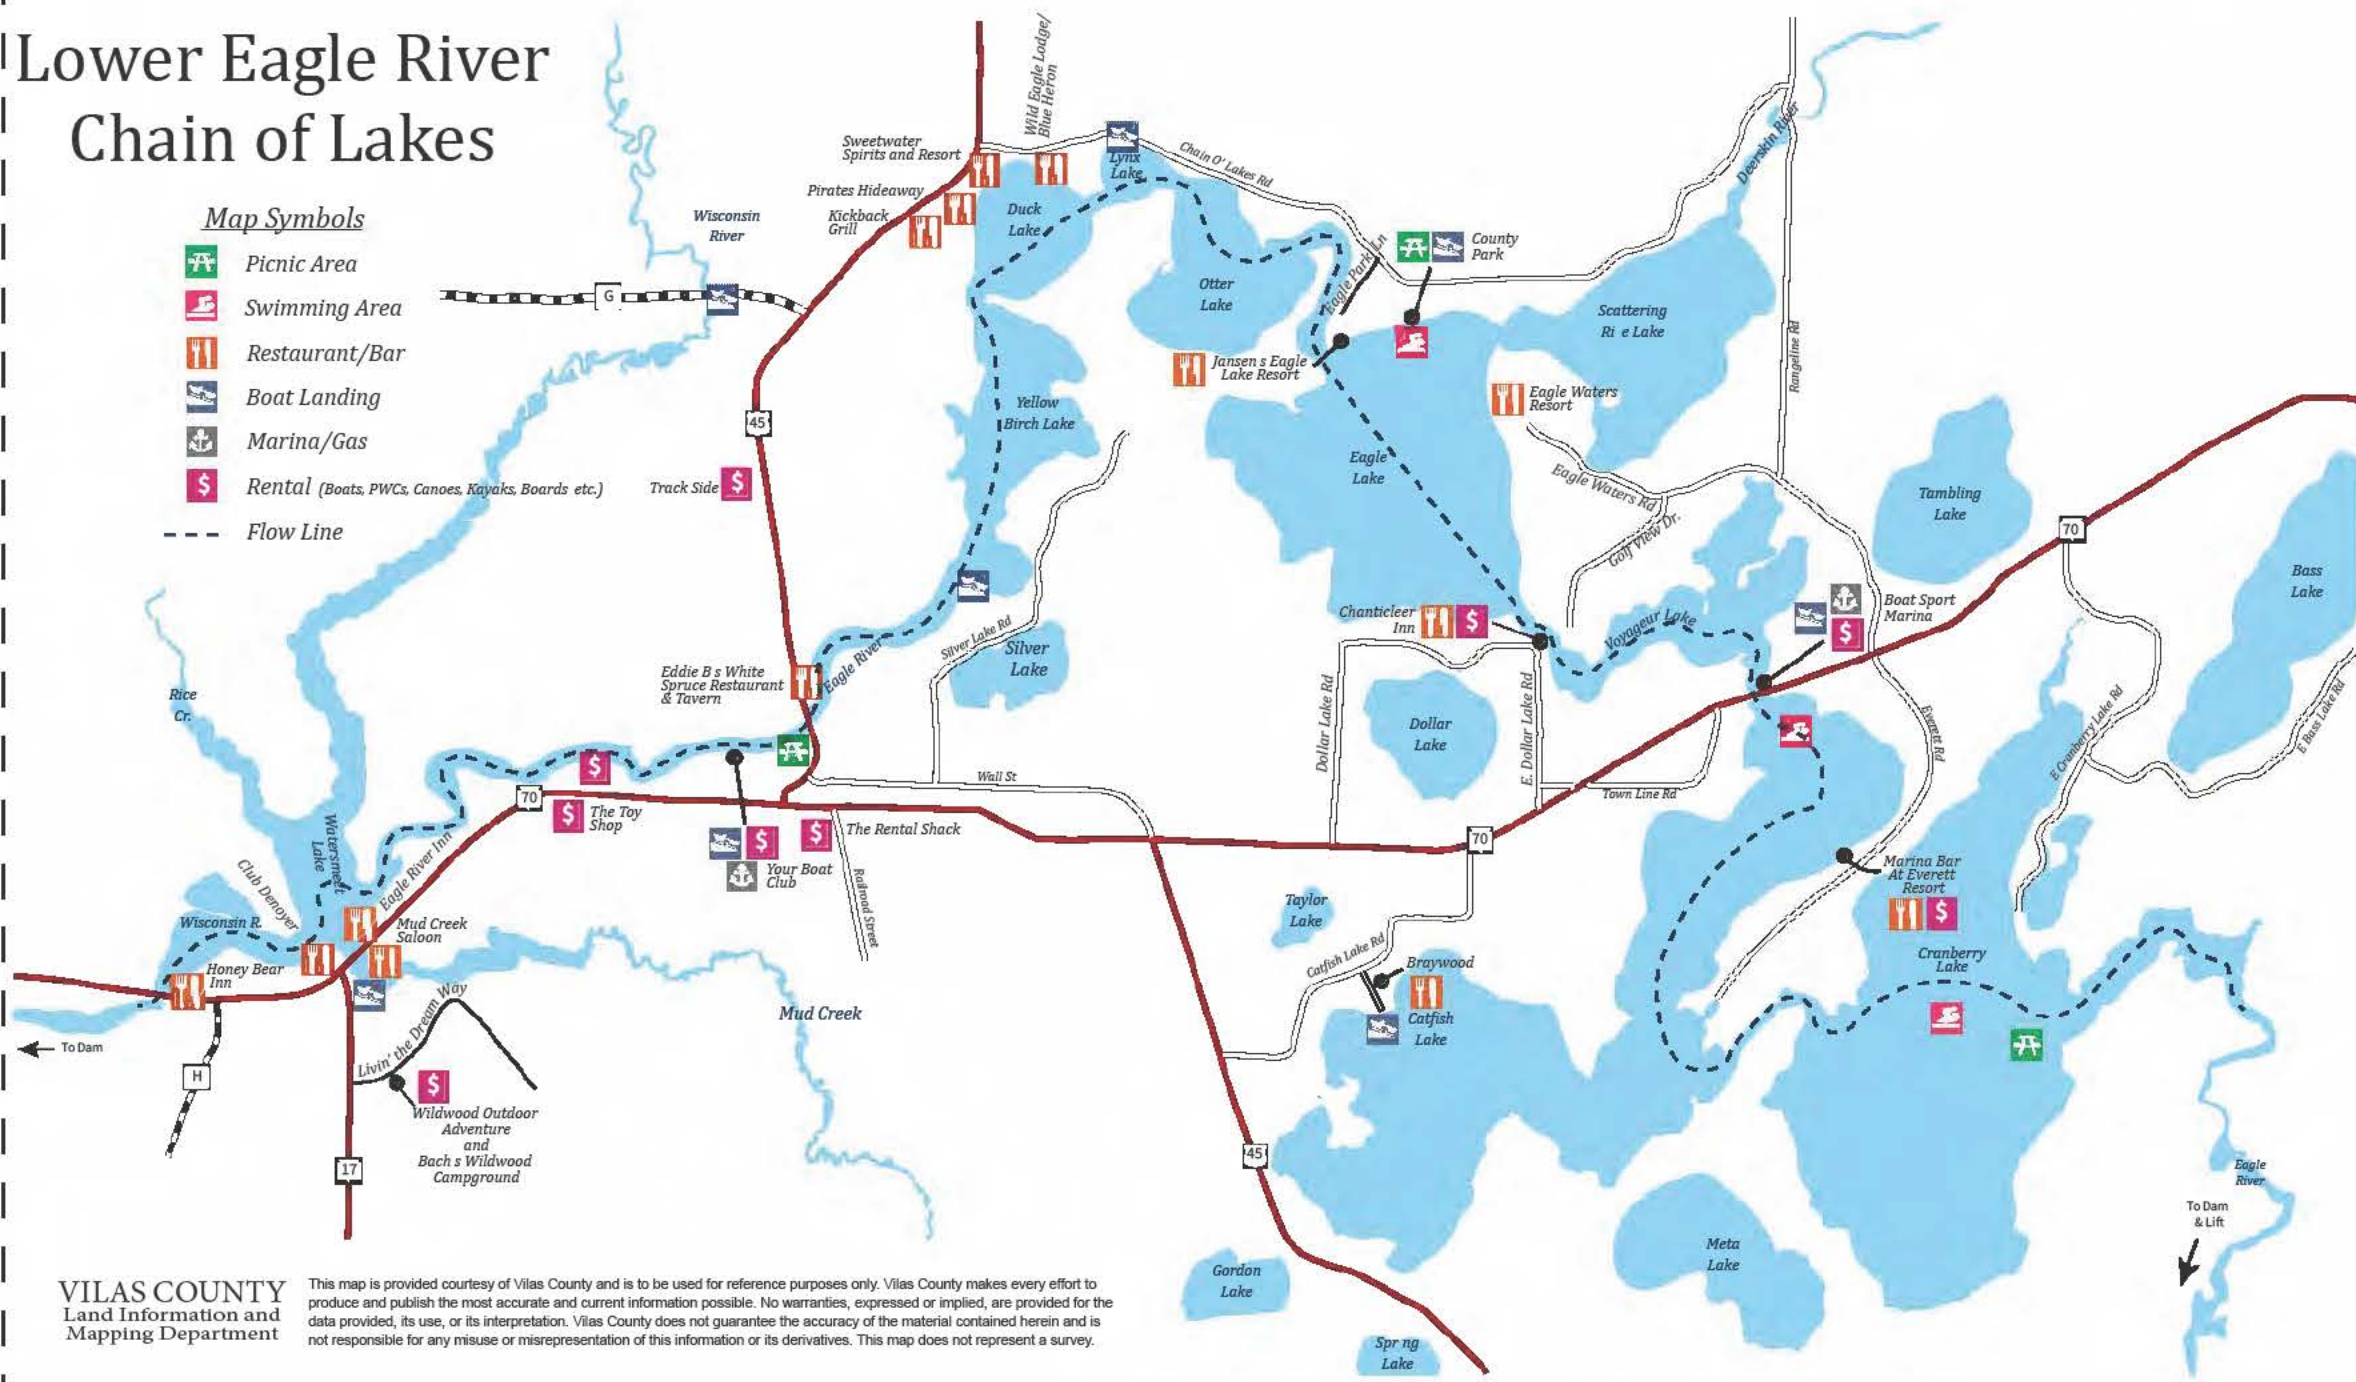

Bach's Wildwood Campground	715-337-2198
Boat Sport Marina	715-479-8000
Braywood	715-337-2110
Chanticleer Inn	715-479-4486
Club Denoyer	715-479-4120
Eagle River Inn	715-479-2000
Eagle Waters Resort	715-479-4411
Eddie B's White Spruce Restaurant & Tavern	715-480-4000
Honey Bear Inn	715-479-9161
Jansen's Eagle Lake Resort	715-479-8177
Kickback Grill	715-337-2266
Marina Bar at Everett Resort	See Facebook Page
Mud Creek Saloon	715-337-2291
Pirates Hideaway	715-479-6756
Sweetwater Spirits & Resort	715-479-4872
The Rental Shack	715-479-8960
The Toy Shop	715-479-9090
Track Side	715-303-3509
Wild Eagle Lodge / Blue Heron	715-479-3151
Wildwood Outdoor Adventures	715-477-3333
Your Boat Club	715-477-3322

Lower Eagle River Chain of Lakes

VILAS COUNTY
Land Information and
Mapping Department

This map is provided courtesy of Vilas County and is to be used for reference purposes only. Vilas County makes every effort to produce and publish the most accurate and current information possible. No warranties, expressed or implied, are provided for the data provided, its use, or its interpretation. Vilas County does not guarantee the accuracy of the material contained herein and is not responsible for any misuse or misrepresentation of this information or its derivatives. This map does not represent a survey.